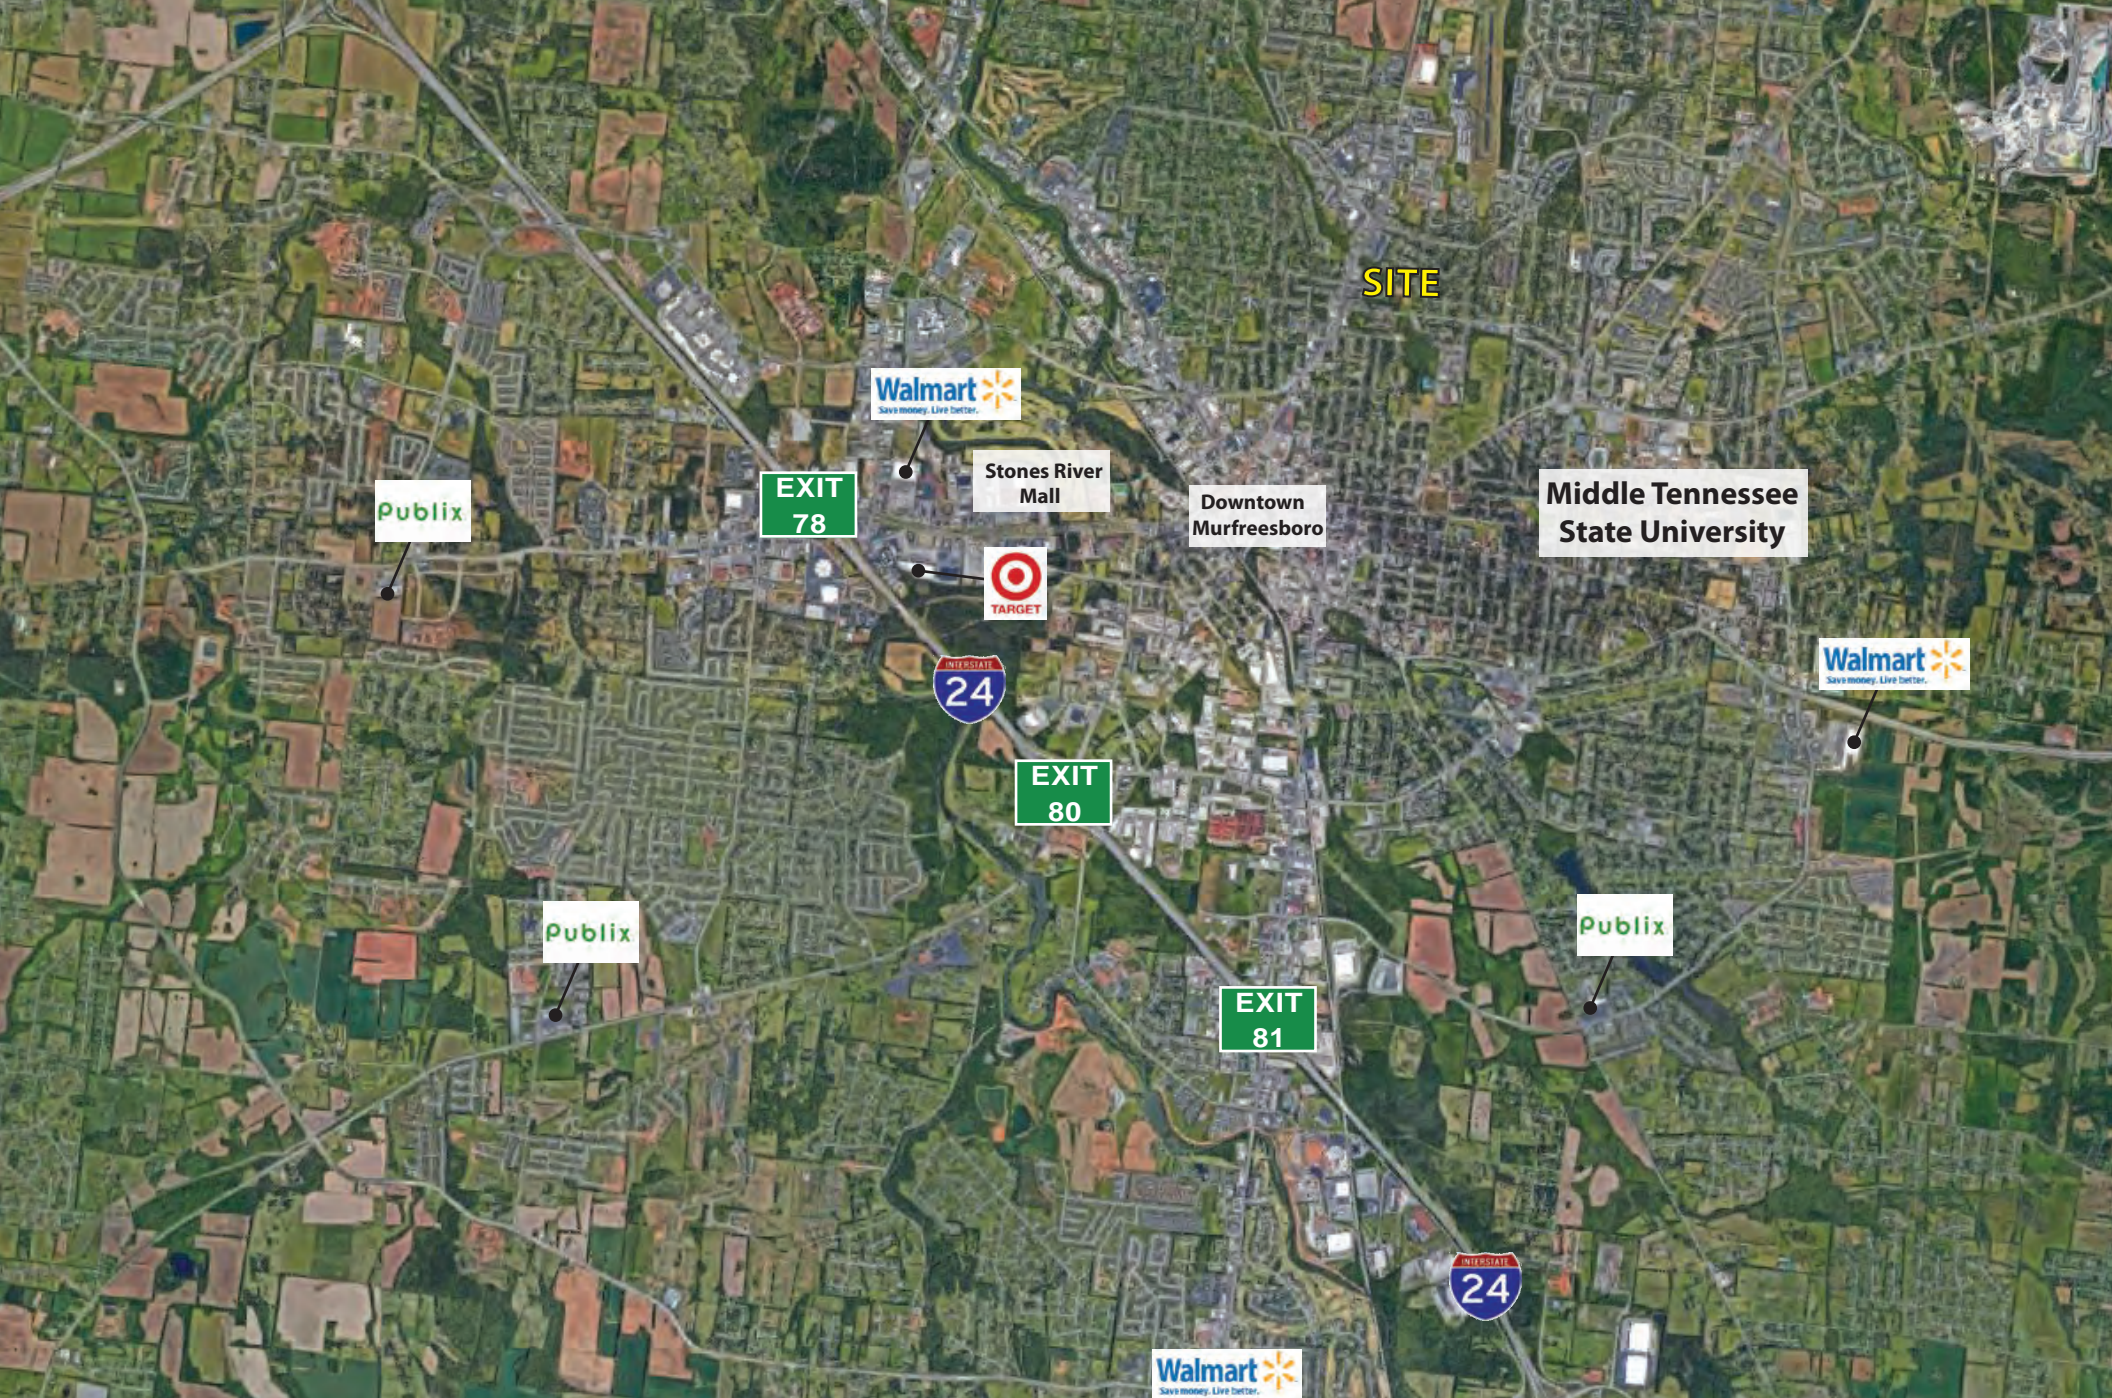

Garden Style Office Park

Memorial Boulevard - Murfreesboro, TN

PROJECT DESCRIPTION

- 1708 Memorial Blvd., Murfreesboro, TN
- Near the Intersection of Memorial Blvd. & Northfield Blvd.
- New Phased Off Office Park Development
- Spring 2019 Delivery
- 1,400 SF to 16,400 SF Contiguous

BROWNING
DEVELOPMENT
BROWNING DEVELOPMENT
PO Box 2725
Brentwood, TN 37024
t. (615) 376-8844
f. (866) 856-9106

www.browningds.com

GMP Realty, LLC

SITE

Publix

EXIT 78

Stones River Mall

Downtown Murfreesboro

Middle Tennessee State University

EXIT 80

Publix

EXIT 81

Publix